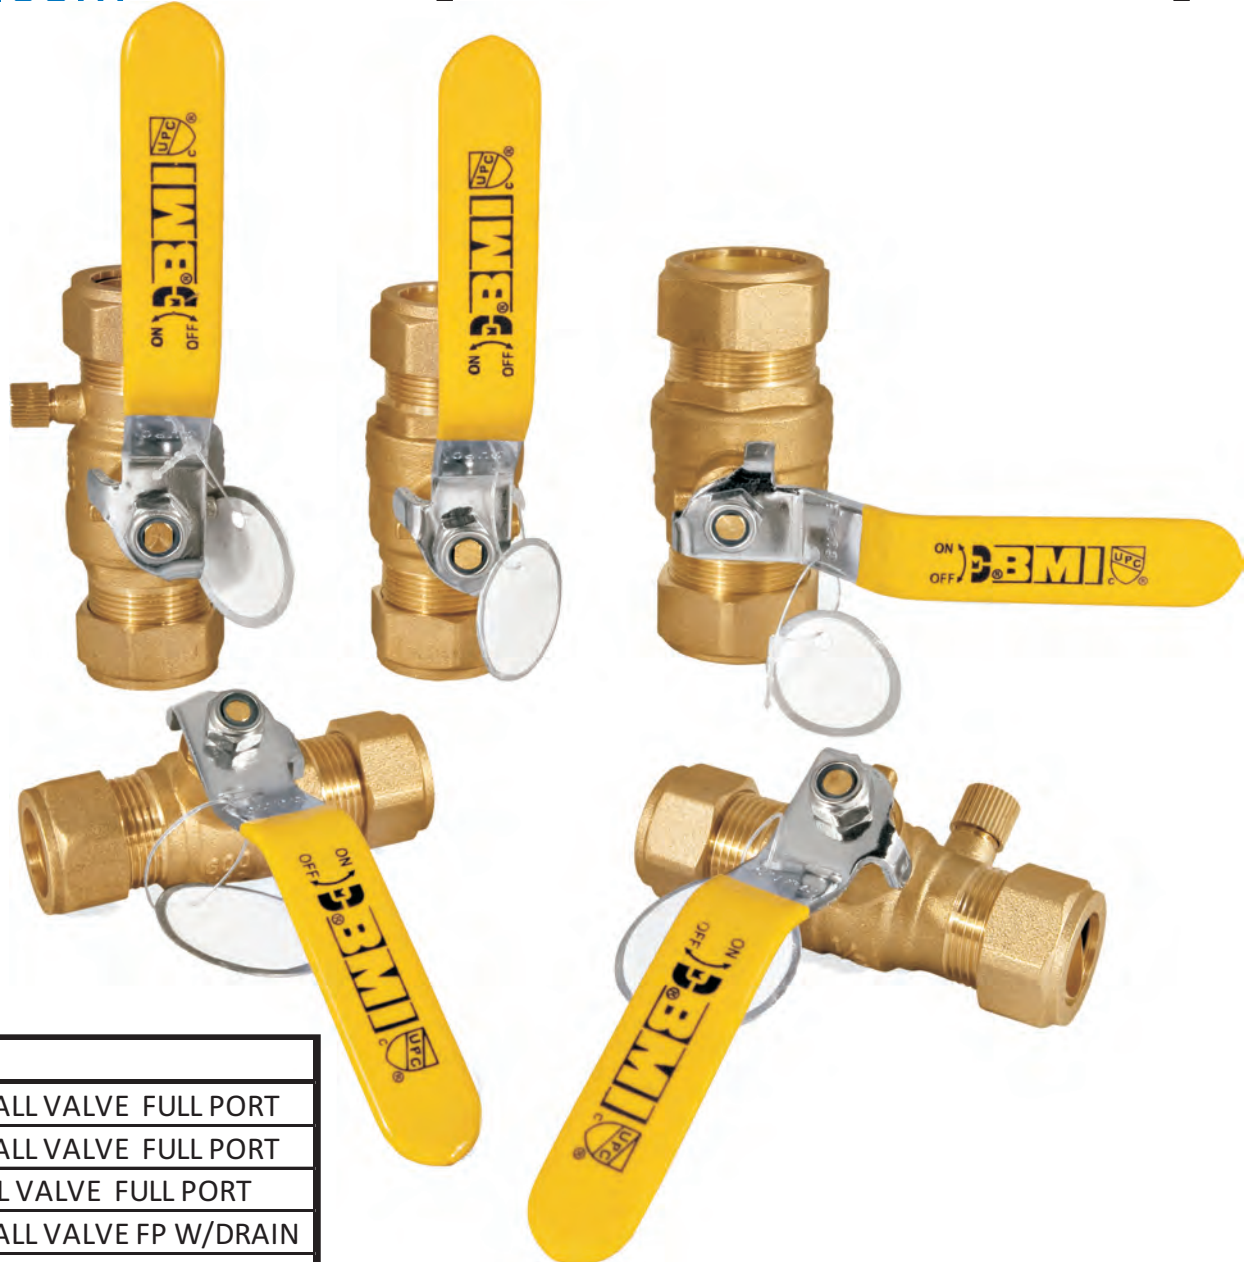

www.bmicanada.com

Fullport Ball Valves Compression x Compression

**New
item**

BMI#	Sizes
13524	1/2 COMP.X COMP. BALL VALVE FULL PORT
13525	3/4 COMP.X COMP. BALL VALVE FULL PORT
13526	1 COMP.X COMP. BALL VALVE FULL PORT
13534	1/2 COMP.X COMP. BALL VALVE FP W/DRAIN
13535	3/4 COMP.X COMP. BALL VALVE FP W/DRAIN