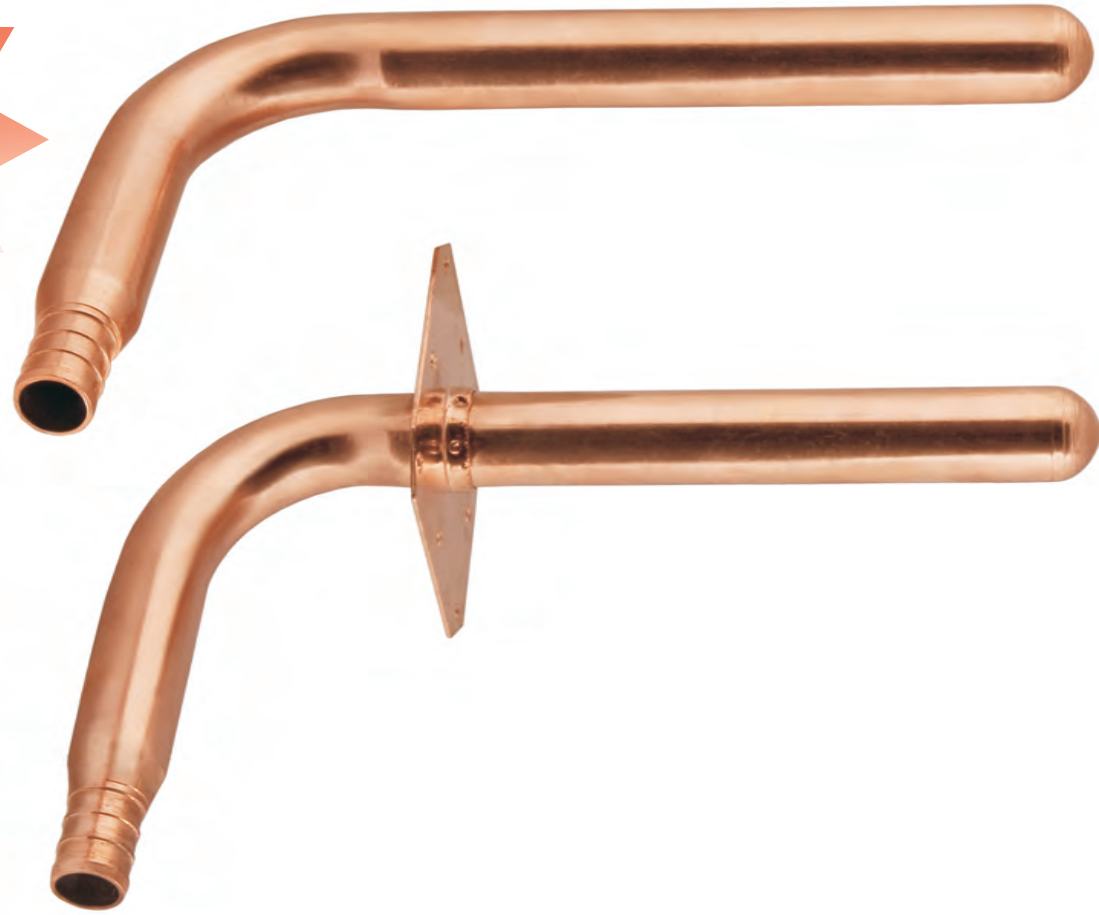

Stubout elbows

New items

STUBOUT ELBOW		
1/2" PEX 3 1/2"x6"	34502	10.06
1/2" PEX 3 1/2"x8"	34503	12.00
1/2" PEX 3 1/2"x12"	34504	15.99

STUBOUT ELBOW WITH FLANGE		
1/2" PEX 3 1/2"x6"	34506	12.62
1/2" PEX 3 1/2"x8"	34507	14.52
3/4" PEX 4" x 8"	34510	20.50