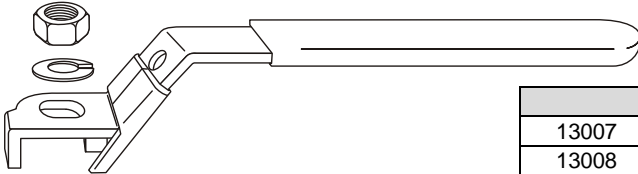

BMI#	Size	Packing	Barcode	\$
13854	1/2	10/100	777701138546	34.60
13855	3/4	10/100	777701138553	51.52
13856	1	8/80	777701138560	88.87
13857	1 1/4	4/50	777701138577	130.55
13858	1 1/2	2/24	777701138584	196.61
13859	2	2/12	777701138591	346.04

C X EXP. WITH DRAIN				
13874	1/2	10/100	777701138744	31.47
13875	3/4	10/100	777701138751	48.36

HANDLES AND STEM EXTENSIONS FOR BALL VALVES

These items are sold in multiples of inner pack quantities only. Minimum quantity is equal to one inner pack.

STAINLESS STEEL HANDLES					
BMI#	Size	Min. Qty	Packing	Barcode	\$
13001	1/4" to 1/2"	5	5/50	777701130014	5.98
13002	3/4" to 1"	5	5/30	777701130021	10.73
13003	1 1/4" to 2"	2	2/20	777701130038	17.93

STAINLESS STEEL LOCK HANDLES					
BMI#	Size	Min. Qty	Packing	Barcode	\$
13007	1/4" to 1/2"	5	5/50	777701130076	8.41
13008	3/4" to 1"	5	5/30	777701130083	14.36
13009	1 1/4" to 2"	2	2/20	777701130090	19.13