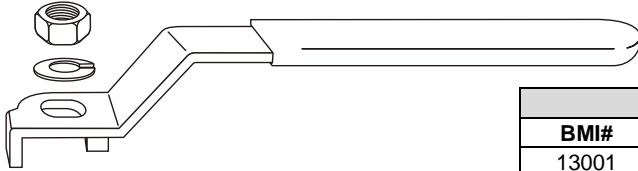

BMI#	Size	Packing	Barcode	\$
13854	1/2	10/100	777701138546	34.60
13855	3/4	10/100	777701138553	51.52
13856	1	8/80	777701138560	88.87
13857	1 1/4	4/50	777701138577	130.55
13858	1 1/2	2/24	777701138584	196.61
13859	2	2/12	777701138591	346.04

C X EXP. WITH DRAIN				
13874	1/2	10/100	777701138744	31.47
13875	3/4	10/100	777701138751	48.36

HANDLES AND STEM EXTENSIONS FOR BALL VALVES

These items are sold in multiples of inner pack quantities only. Minimum quantity is equal to one inner pack.