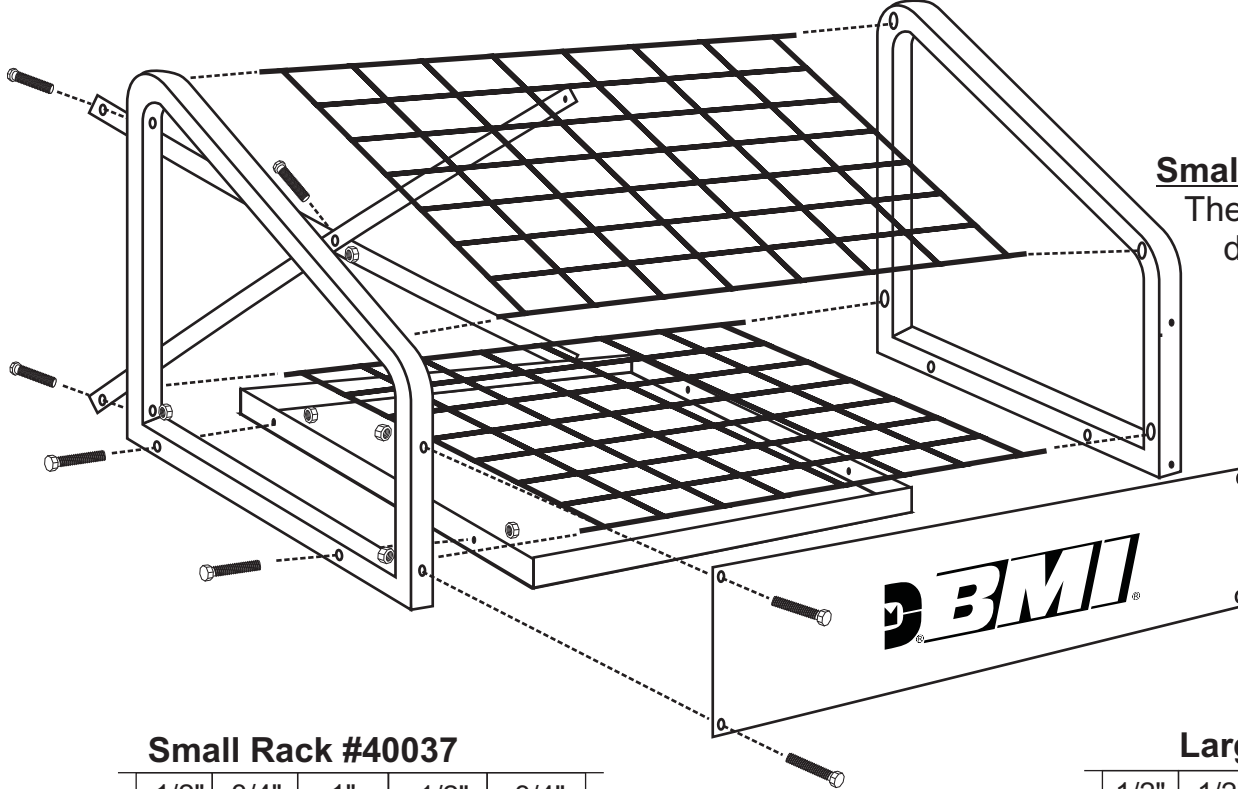

## Small Rack (20 1/2"W x 19 1/2"D x 27 1/2"H)

The small rack is made for 1/2" to 1" diameter cut pipe (black or galvanized), including lengths 18", 24", 30", 36", 48" & 60"

## Large Rack (28"W x 31"D x 27 1/2"H)

The large rack is made for 3/8" to 2" diameter cut pipe (black or galvanized), including lengths 18", 24", 30", 36", 48" & 60".

See below the proposed setup.

**Small Rack #40037**