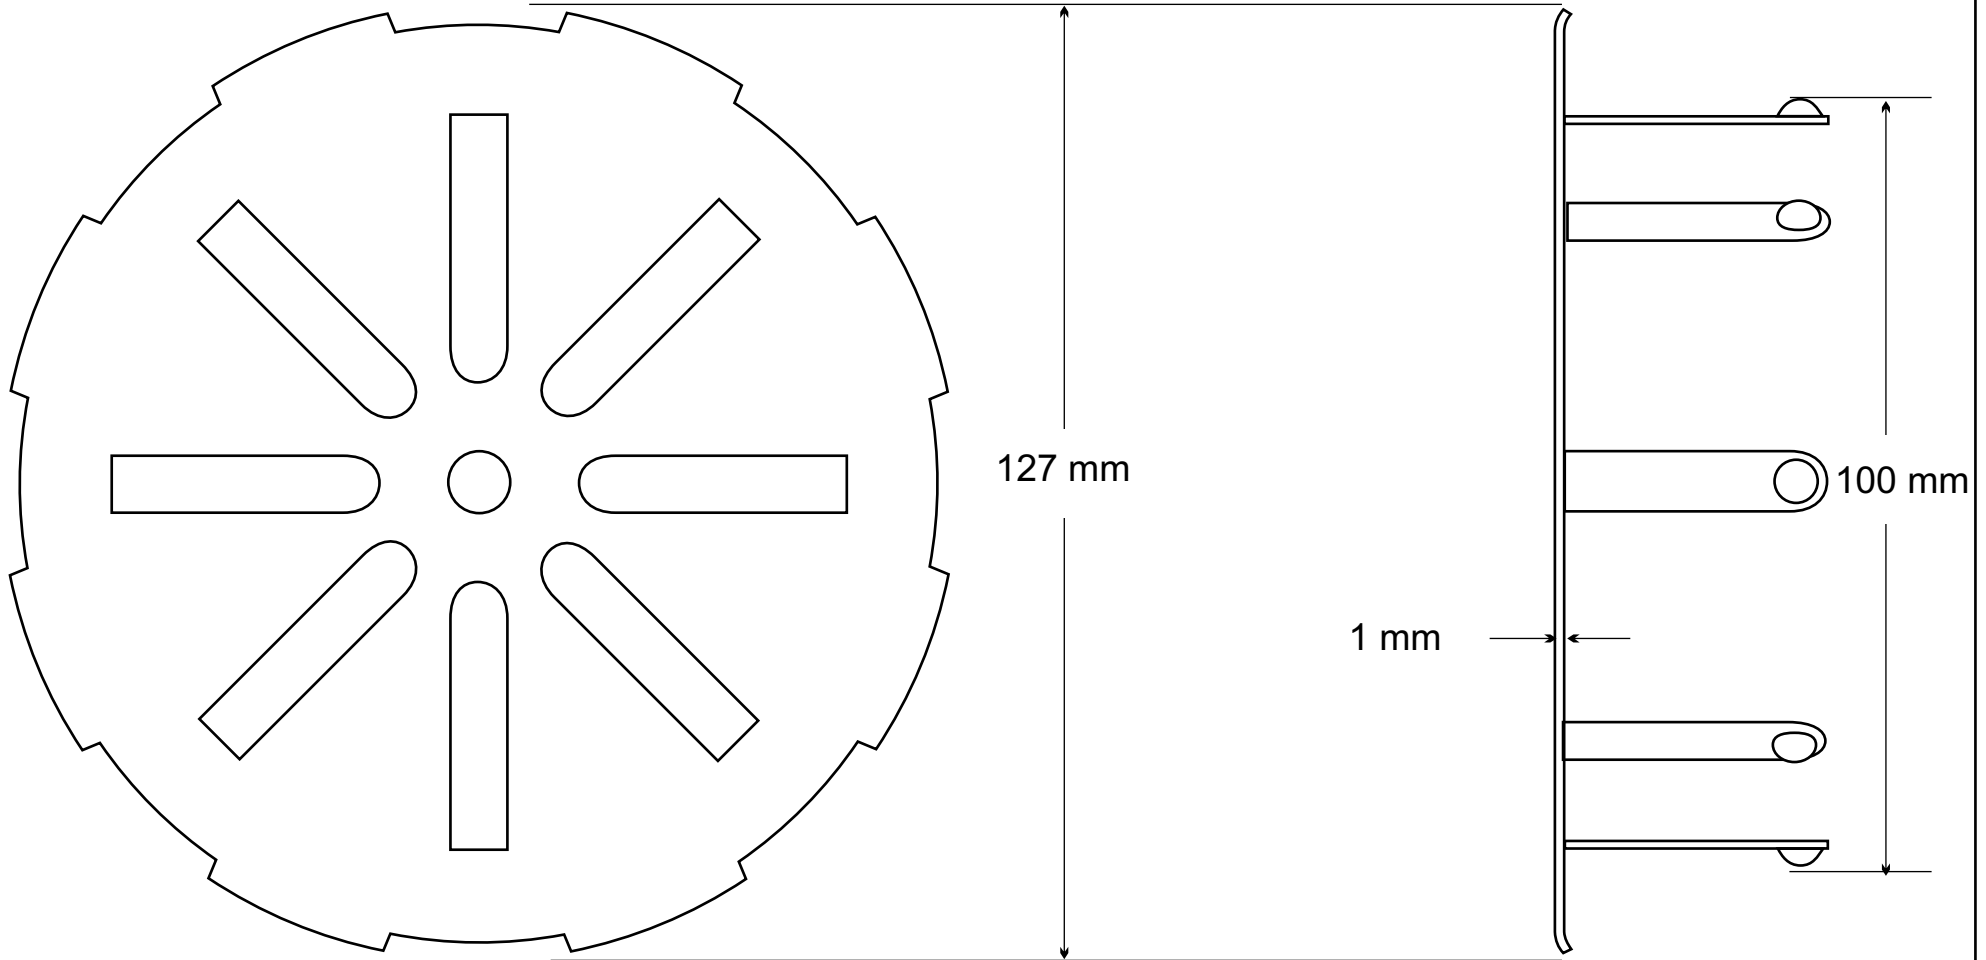

Cold Forge

Stainless steel #310

Scale/Echelle = 1:1

3437, GRANDE ALLEE BL., BOISBRIAND
QUEBEC, CANADA J7H 1H5
www.bmicanada.com

Item# 08033

Description: STAINLESS STEEL, SNAP-IN DRAIN COVER

2005-11-30

5" for 4" Pipe