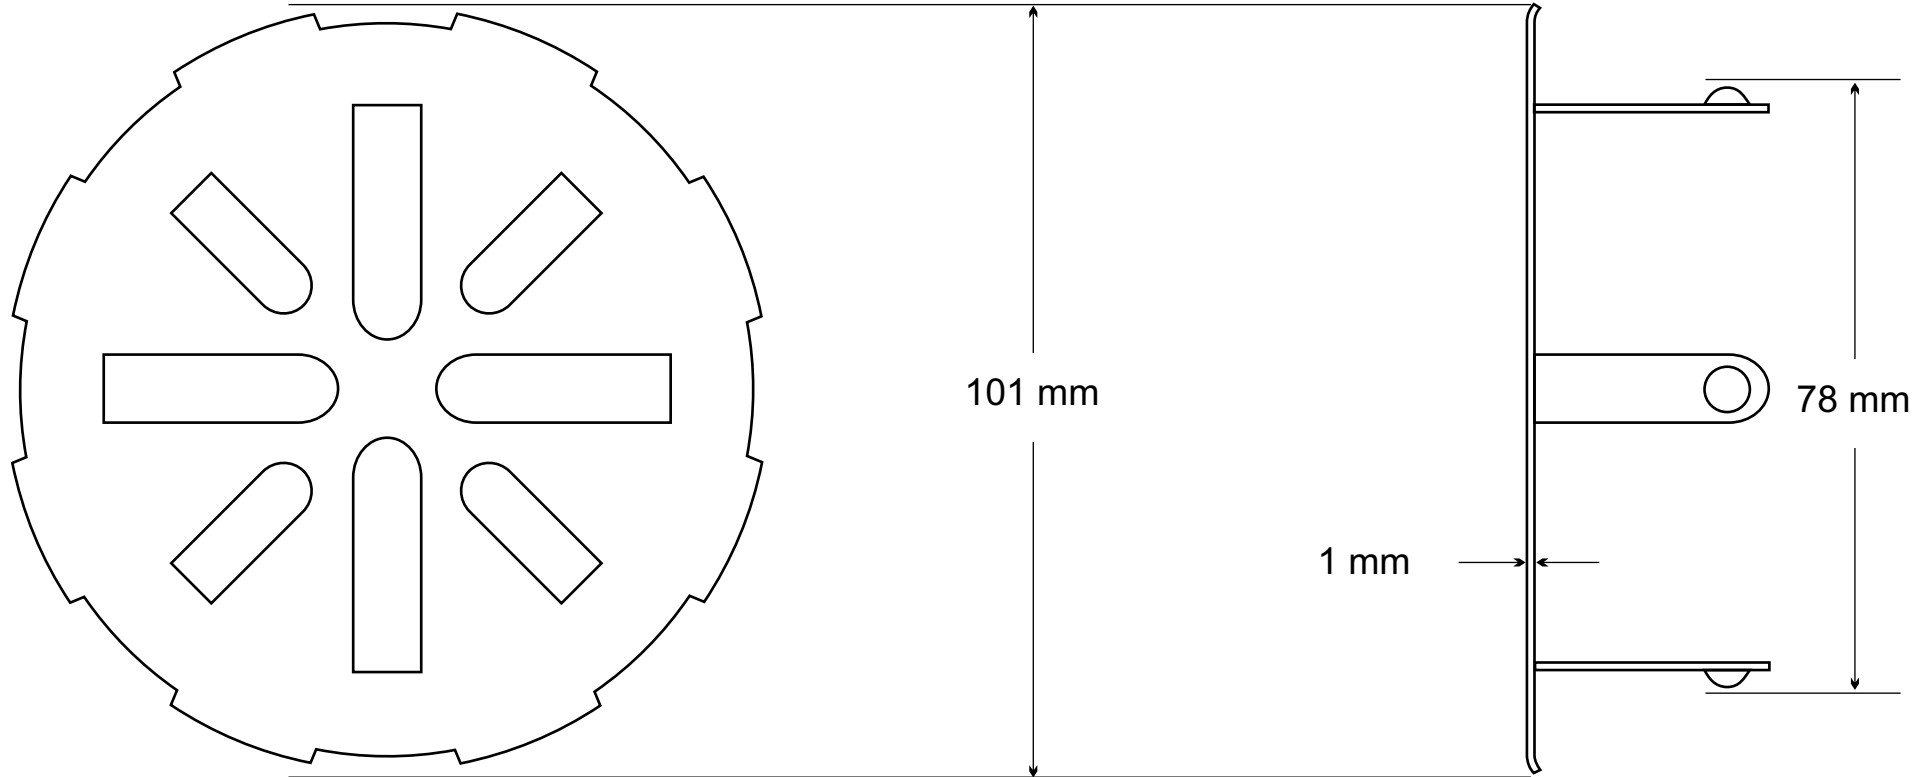

Item# 08031

Description: STAINLESS STEEL, SNAP-IN DRAIN COVER

2005-11-30

3" for 2" Pipe

PARTS

MATERIAL

Cold Forge

Stainless steel #310

3437, GRANDE ALLEE BL., BOISBRIAND
QUEBEC, CANADA J7H 1H5
www.bmicanada.com

Scale/Echelle = 1:1

Item# 08032

Description: STAINLESS STEEL, SNAP-IN DRAIN COVER

2005-11-30

4" for 3" Pipe

PARTS

MATERIAL

Cold Forge

Stainless steel #310

Scale/Echelle = 1:1

3437, GRANDE ALLEE BL., BOISBRIAND
QUEBEC, CANADA J7H 1H5
www.bmicanada.com

Item# 08033

Description: STAINLESS STEEL, SNAP-IN DRAIN COVER

2005-11-30

5" for 4" Pipe