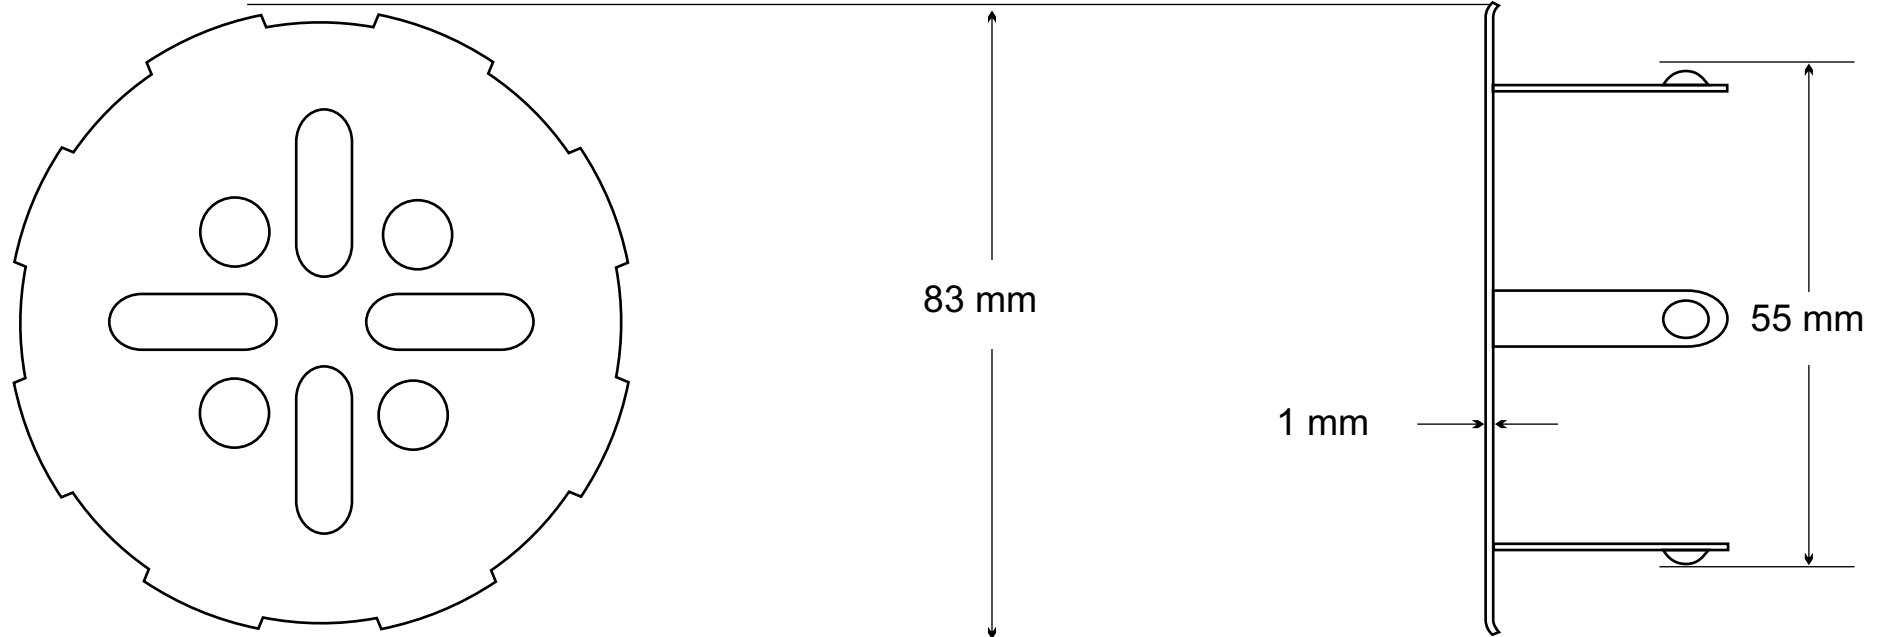

Item# 08031

Description: STAINLESS STEEL, SNAP-IN DRAIN COVER

2005-11-30

3" for 2" Pipe

PARTS

MATERIAL

Cold Forge

Stainless steel #310

3437, GRANDE ALLEE BL., BOISBRIAND
QUEBEC, CANADA J7H 1H5
www.bmicanada.com

Scale/Echelle = 1:1

Item# 08032

Description: STAINLESS STEEL, SNAP-IN DRAIN COVER

2005-11-30

4" for 3" Pipe

PARTS

MATERIAL

Cold Forge

Stainless steel #310

Scale/Echelle = 1:1

3437, GRANDE ALLEE BL., BOISBRIAND
QUEBEC, CANADA J7H 1H5
www.bmicanada.com

Item# 08033

Description: STAINLESS STEEL, SNAP-IN DRAIN COVER

2005-11-30

5" for 4" Pipe