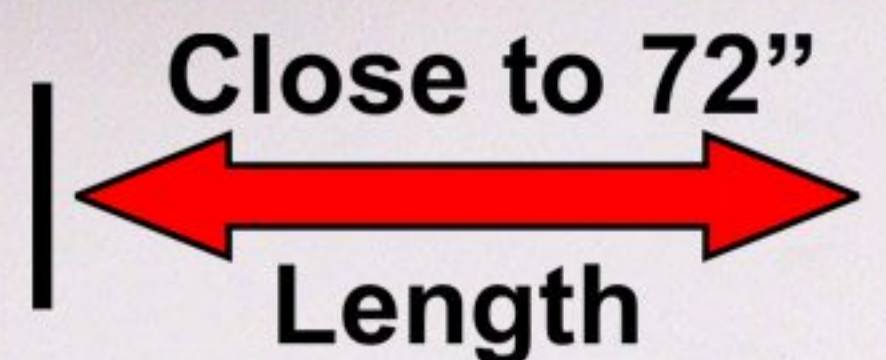

Steel Pipe Nipple & Ready-Cut Pipe

**Black
&
Galvanized**

**Reg. Sch.40
XH Sch.80**

Ready-Cut Pipe
& Display Rack

Standard for Pipe:
ASTM A 53-98
ERW Grade 'A'

Standard for Threads:
ANSI/ASME B1.20.1